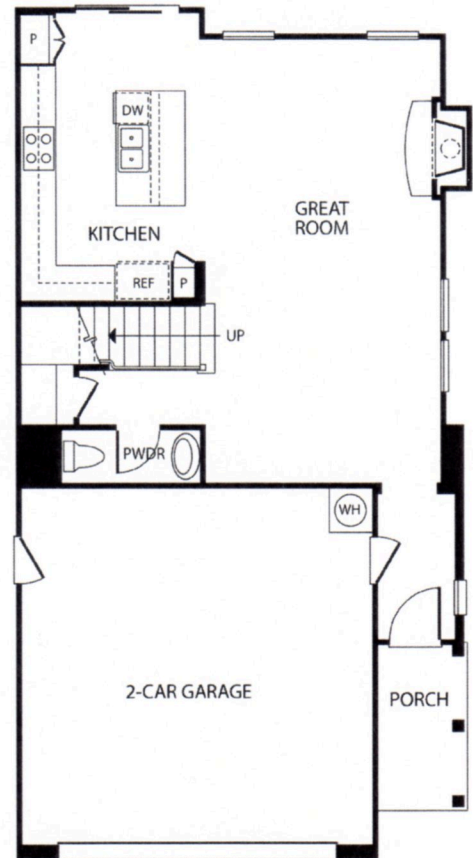

**Plan 2R**

1,920 - 1,929 Sq. Ft. • 4 Bedrooms Plus Study/Loft  
2.5 Baths • 2-Car Garage

2AR SANTA BARBARA

2BR MONTEREY

2CR SPANISH COLONIAL

SECOND FLOOR PLAN

FIRST FLOOR PLAN