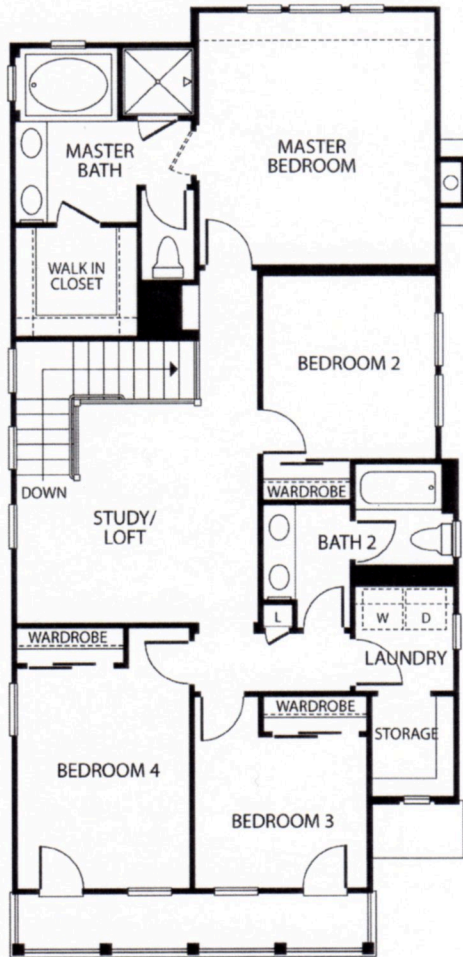

**Plan 2R**

1,920 - 1,929 Sq. Ft. • 4 Bedrooms Plus Study/Loft  
2.5 Baths • 2-Car Garage

2AR SANTA BARBARA

2BR MONTEREY

2CR SPANISH COLONIAL

SECOND FLOOR PLAN

FIRST FLOOR PLAN