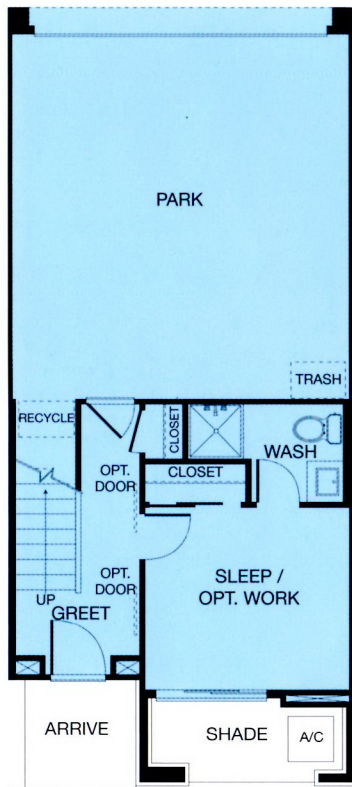

residence four

1,580 sq ft, 3 bed, 3.5 bath
optional work at sleep
grill and view balcony
two-car garage, three story

ground floor

second floor

third floor