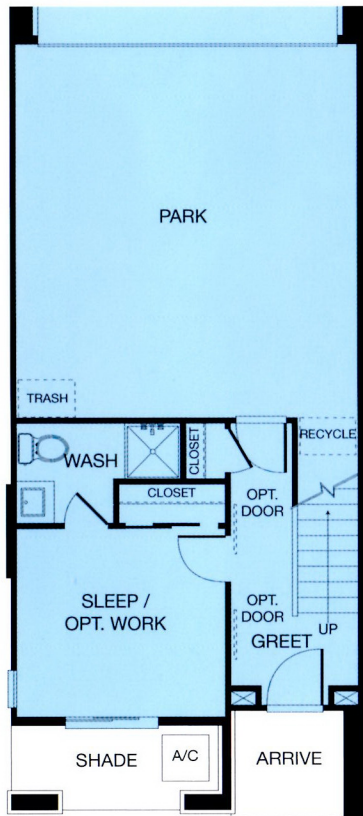

residence two

1,464 sq ft, 2 bed, 2.5 bath
 optional work at sleep
 grill and view balcony
 two-car garage, three story
 (model shows optional work)

ground floor

second floor

third floor