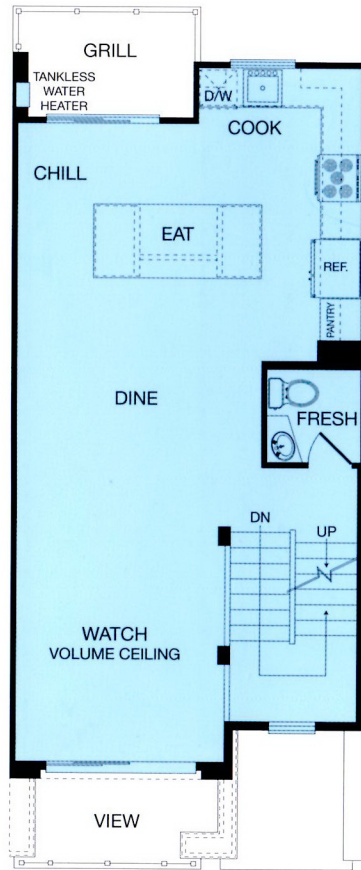

# residence oneX

1,760 sq ft, 3 bed, 3.5 bath  
 optional blog at master, optional play at sleep  
 grill and view balcony  
 two-car garage, four story  
 (model shows optional play)

ground floor

second floor

third floor

fourth floor