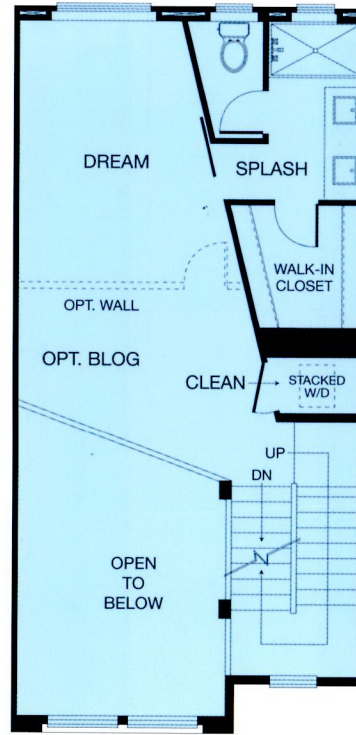

# residence oneX

1,760 sq ft, 3 bed, 3.5 bath  
 optional blog at master, optional play at sleep  
 grill and view balcony  
 two-car garage, four story  
 (model shows optional play)

ground floor

second floor

third floor

fourth floor