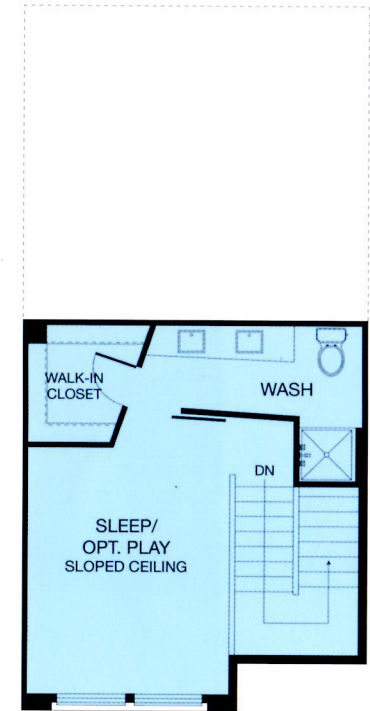

# residence oneX

1,760 sq ft, 3 bed, 3.5 bath  
 optional blog at master, optional play at sleep  
 grill and view balcony  
 two-car garage, four story  
 (model shows optional play)

ground floor

second floor

third floor

fourth floor