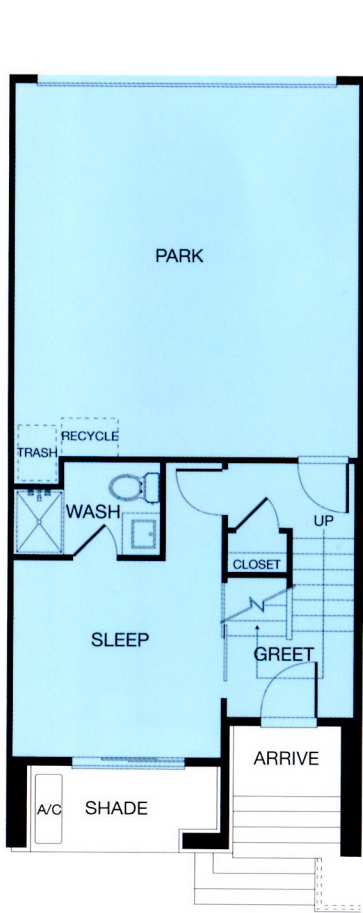

# residence oneX

1,760 sq ft, 3 bed, 3.5 bath  
 optional blog at master, optional play at sleep  
 grill and view balcony  
 two-car garage, four story  
 (model shows optional play)

ground floor

second floor

third floor

fourth floor