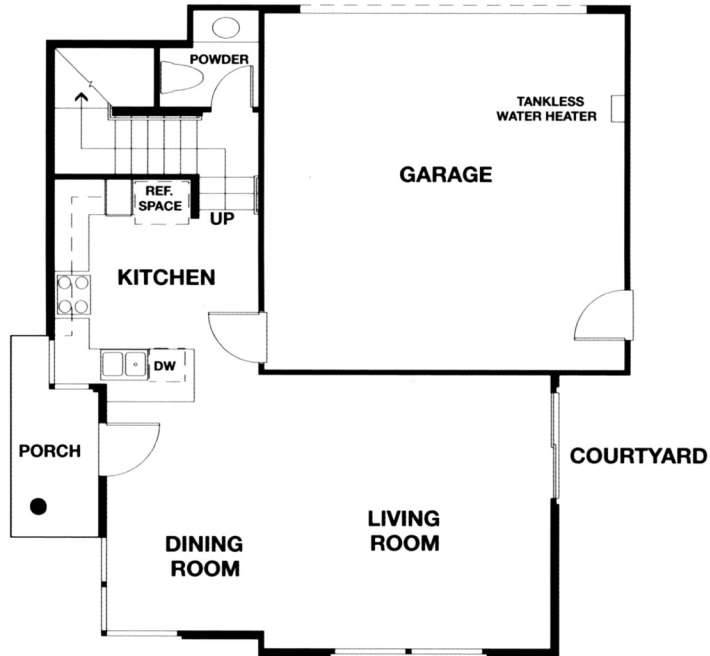

Residence One

FIRST FLOOR

SECOND FLOOR

TWO STORY

1,668 SQUARE FEET

3 BEDROOMS

2.5 BATHS

FRONT PORCH ENTRY

LIVING ROOM

DINING ROOM

MASTER BEDROOM SUITE WITH WALK-IN

UPSTAIRS LAUNDRY ROOM

2 CAR GARAGE